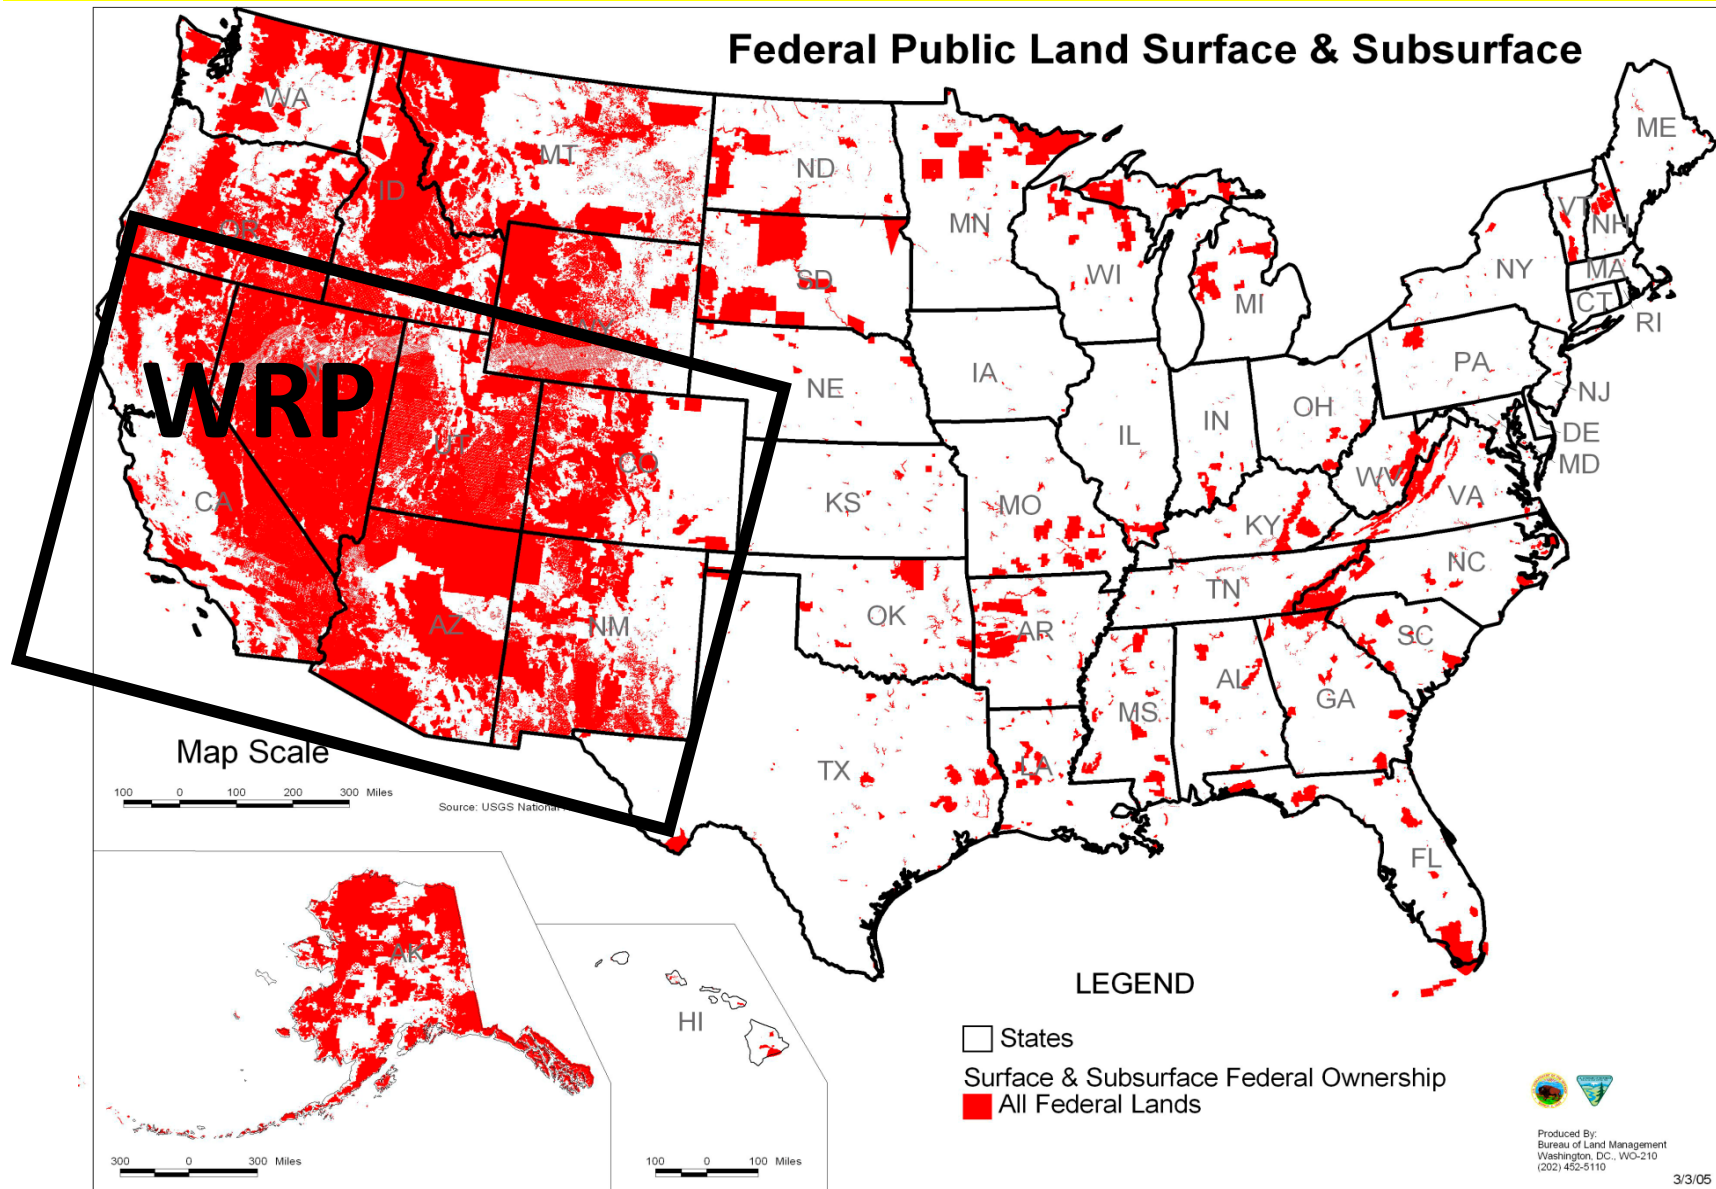

88% of Federal Public Land is in the 12 most western states

State	% of Federal Public Land (not including DoD managed lands)	% of DoD Managed Land	% of Indian Trust Land	Private Land	State Trust Land	Size of State in square miles and ranking by area
Arizona	35.5%	6.6%	27.6%	17.5%	12.7%	114,000 6 th largest state
California	40.2%	4.0%	.5%	50.3%	2.5%	160,000 3 rd largest state
Colorado	38.9%	0.7%	1.1%	54.9%	4.4%	104,100 8 th largest state
Nevada	78.8%	6.1%	1.42%	13.03%	.15%	110,561 7 th largest state
New Mexico	29.7%	4.4%	10.2%	43.9%	11.6%	121, 593 5 th largest state
Utah	63.6%	3.4%	4.5%	21%	7.5%	84,904 13 th largest state

THESE SIX STATES ARE HOME TO 18% OF THE U.S. POPULATION AND CONSTITUTE 19% OF THE TOTAL LAND MASS